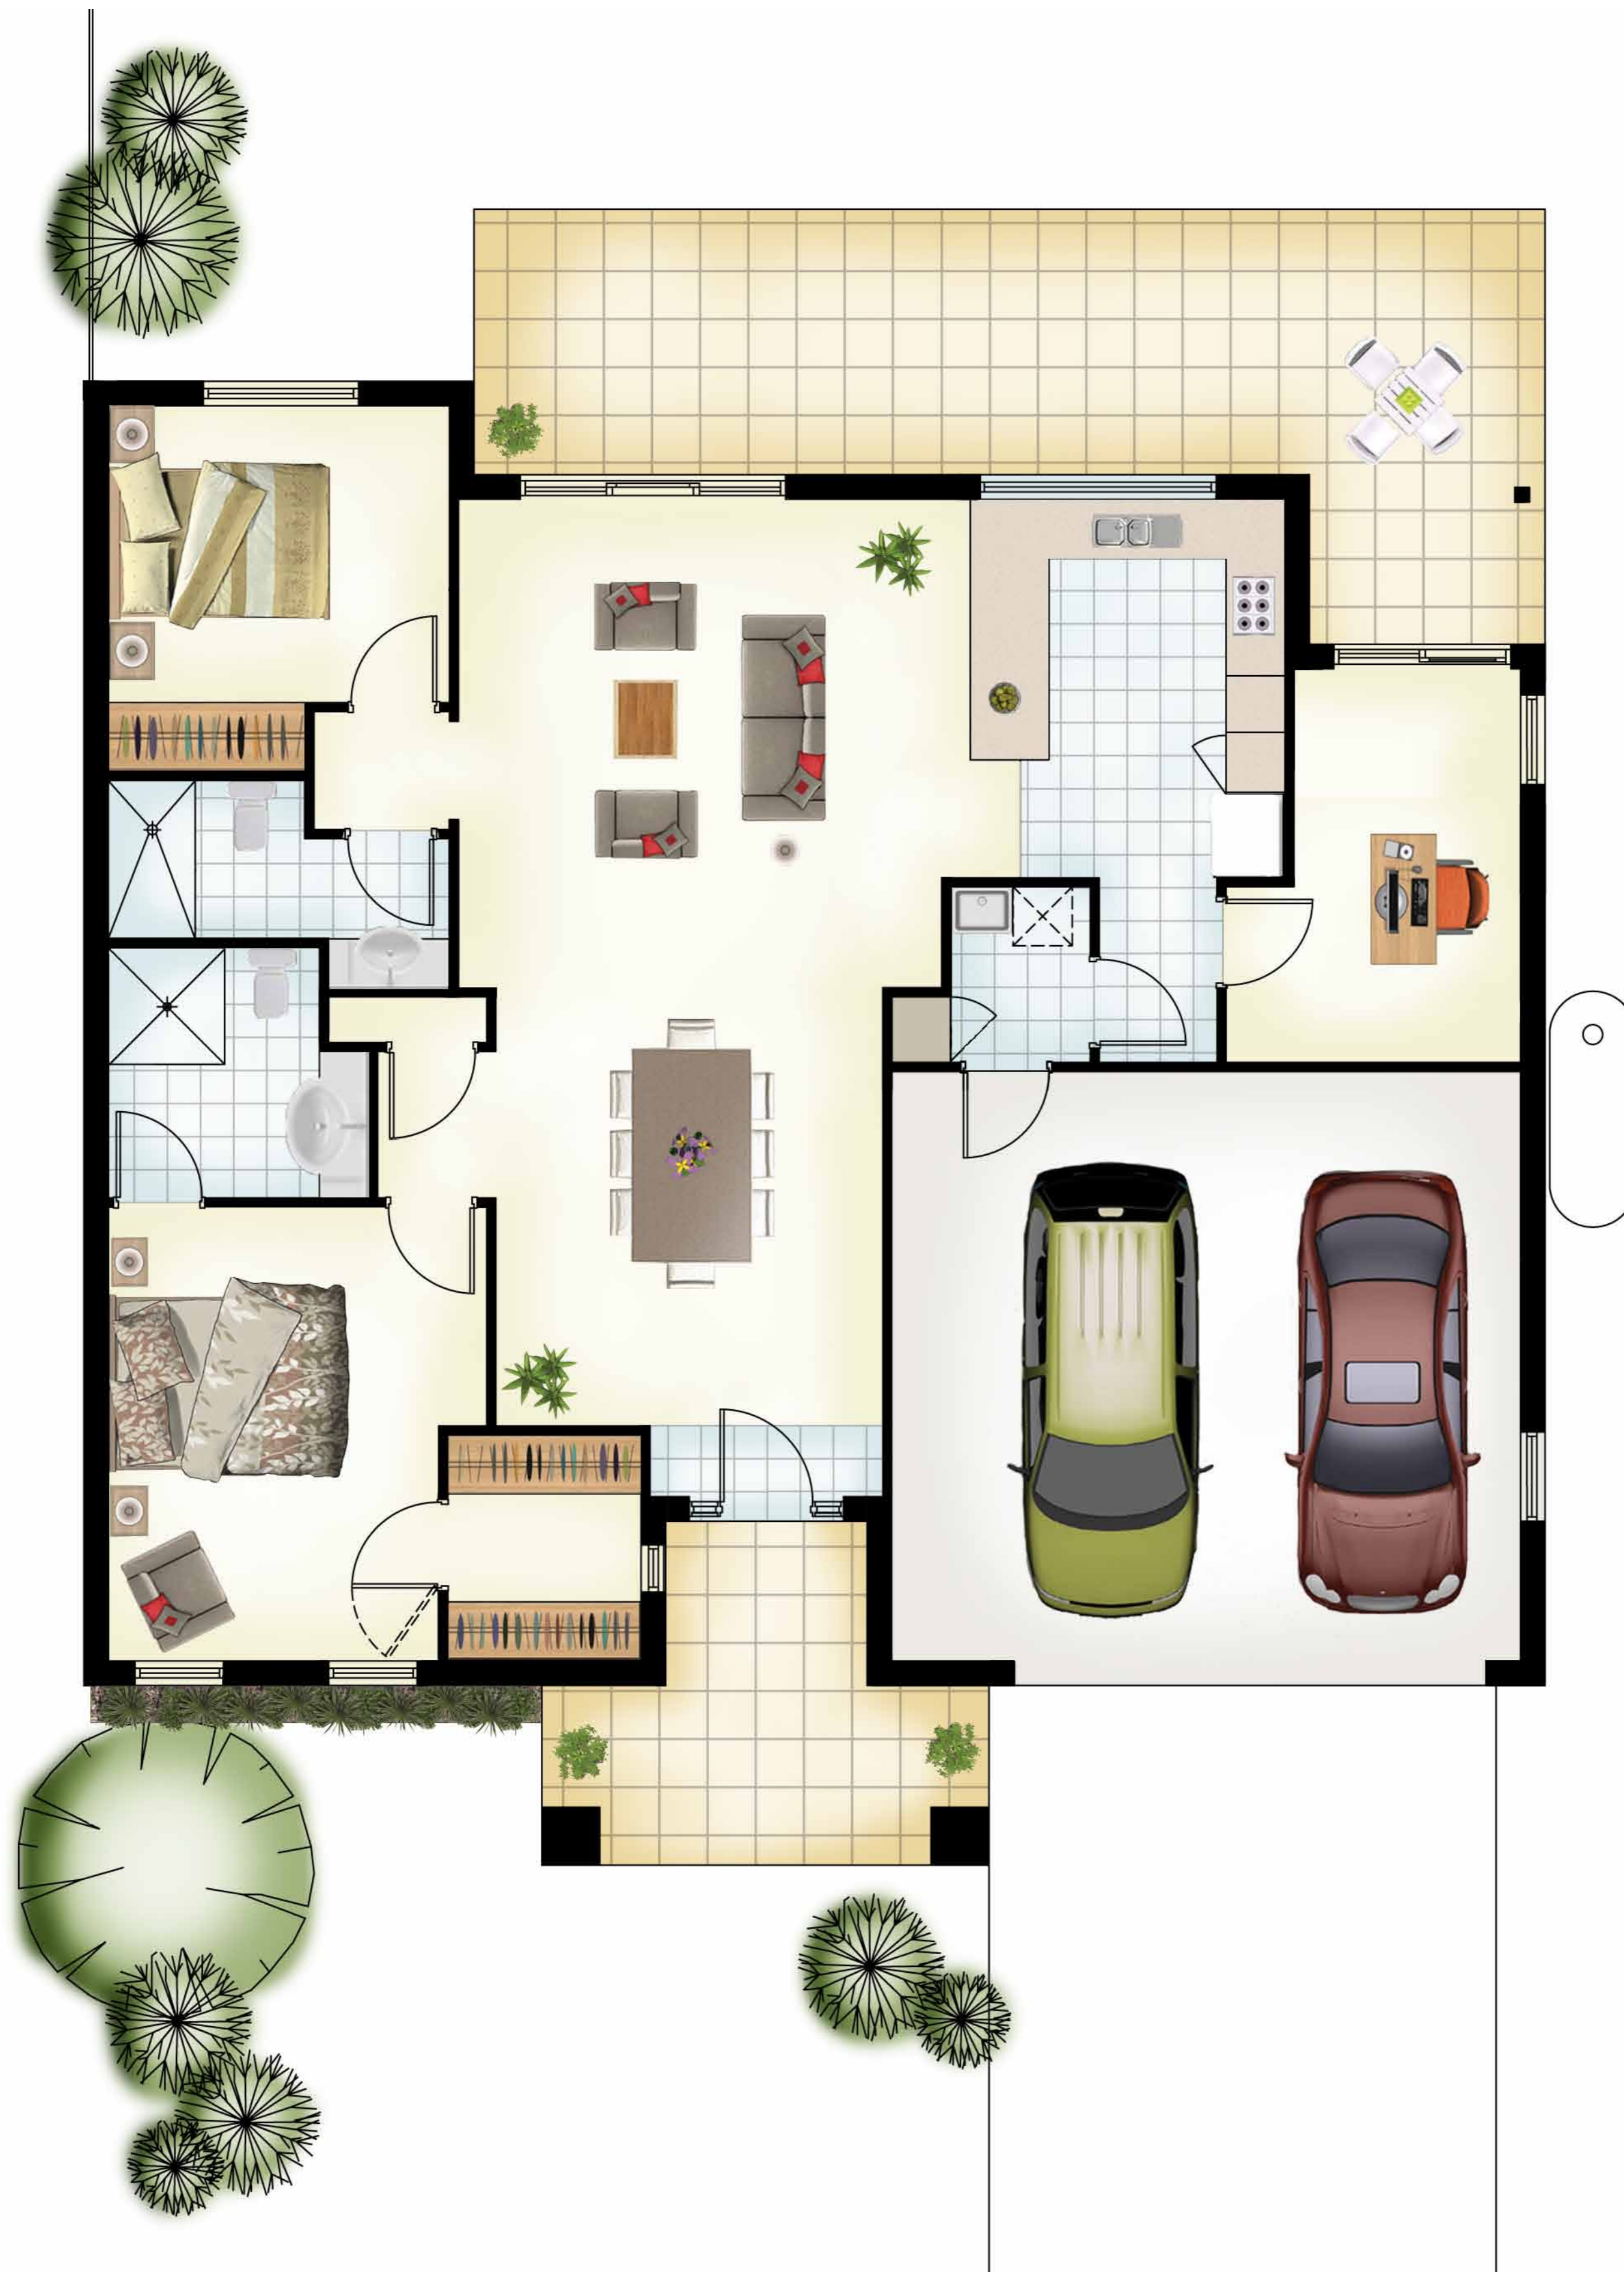

MEREWETHER

2 bedrooms + study, 2 car garage

The
Cove
An exclusive lifestyle for over 55's

Residence Size	m ²	Sq
Dwelling Area	179	19
Tiled Outdoor Area	46	5
Total Area	225	24

Garden and Turf areas refer to price list

An exclusive lifestyle for over 55's